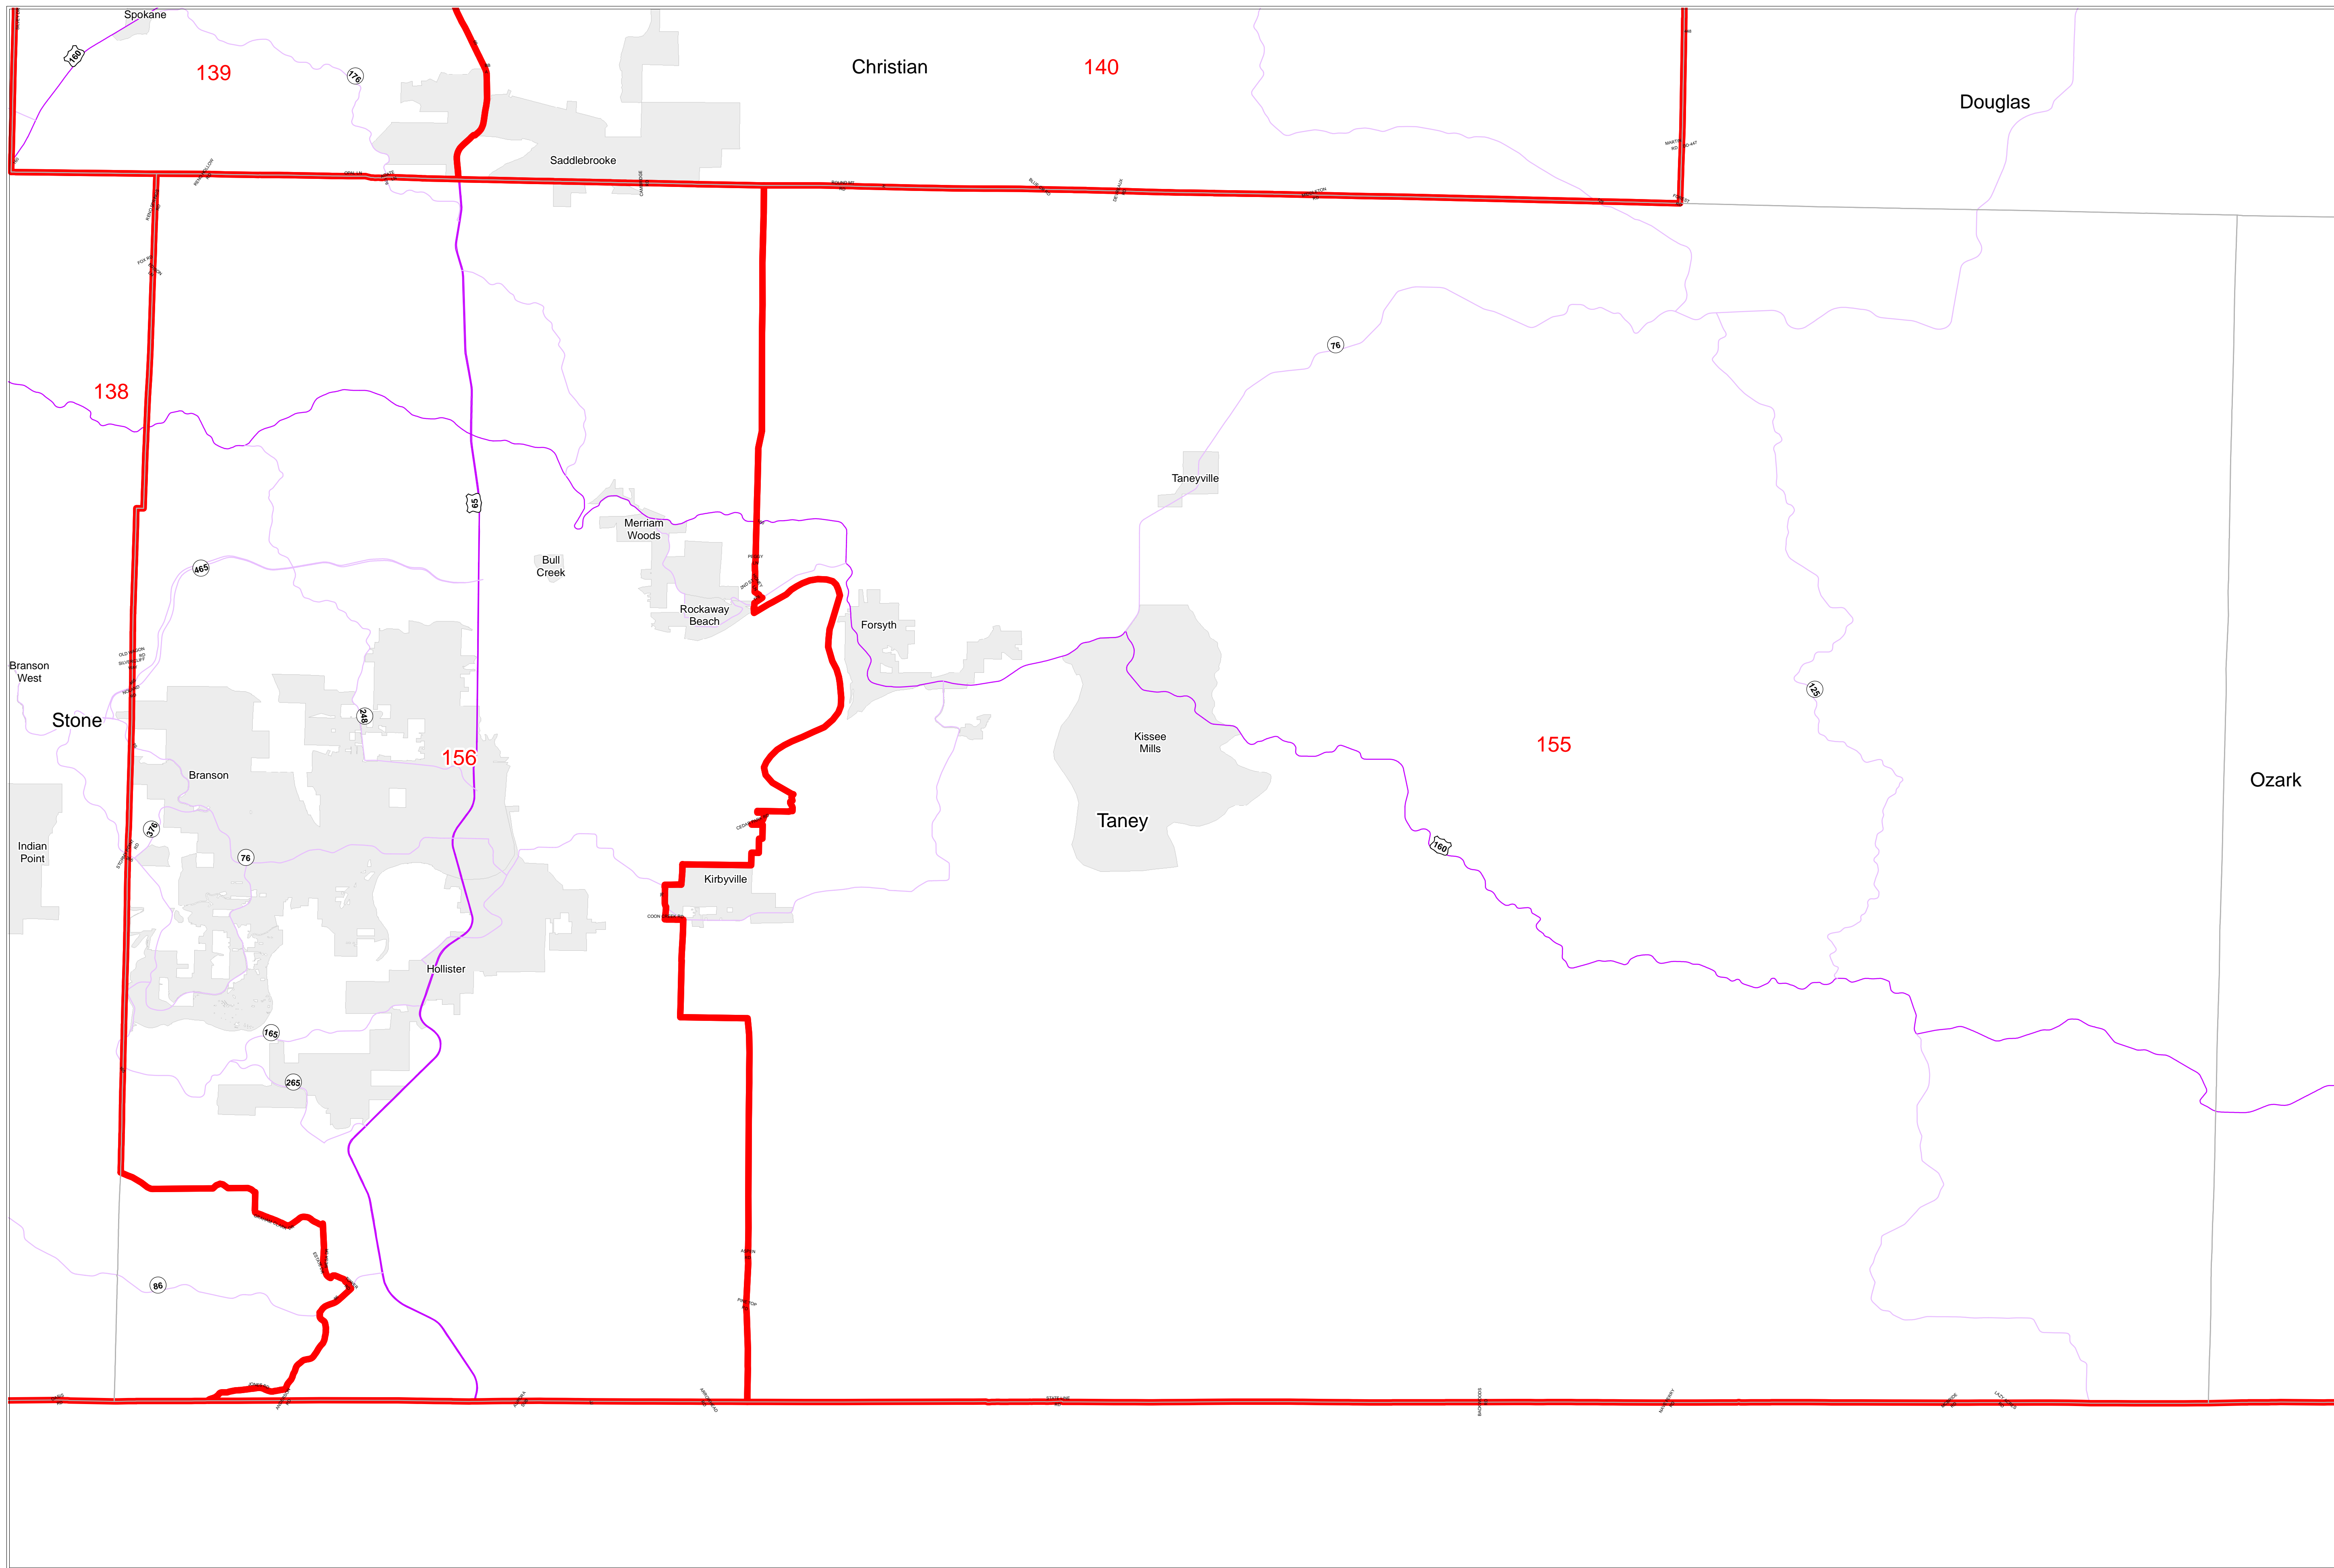

House Apportionment Plan 2011

Missouri Appellate Apportionment Commission